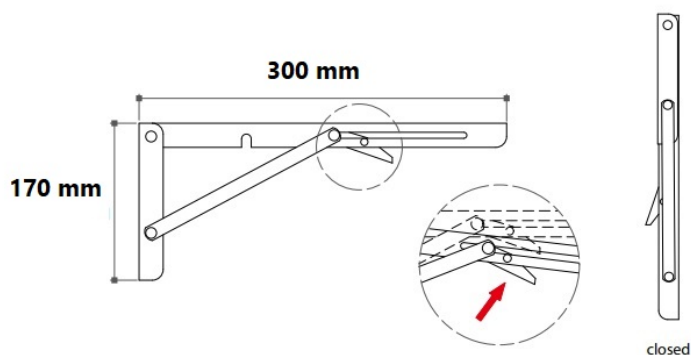

PRODUCT SHEET

Description:

Folding Bracket, Steel, White, 300mm, Self Locking, Max Load: 60 KG pr. Pair, RAL 9016

Item number:

15.11.521-0

Units	Box	Carton	HS Code	Barcode
Pair	1	24	8302420090	 5704866507929